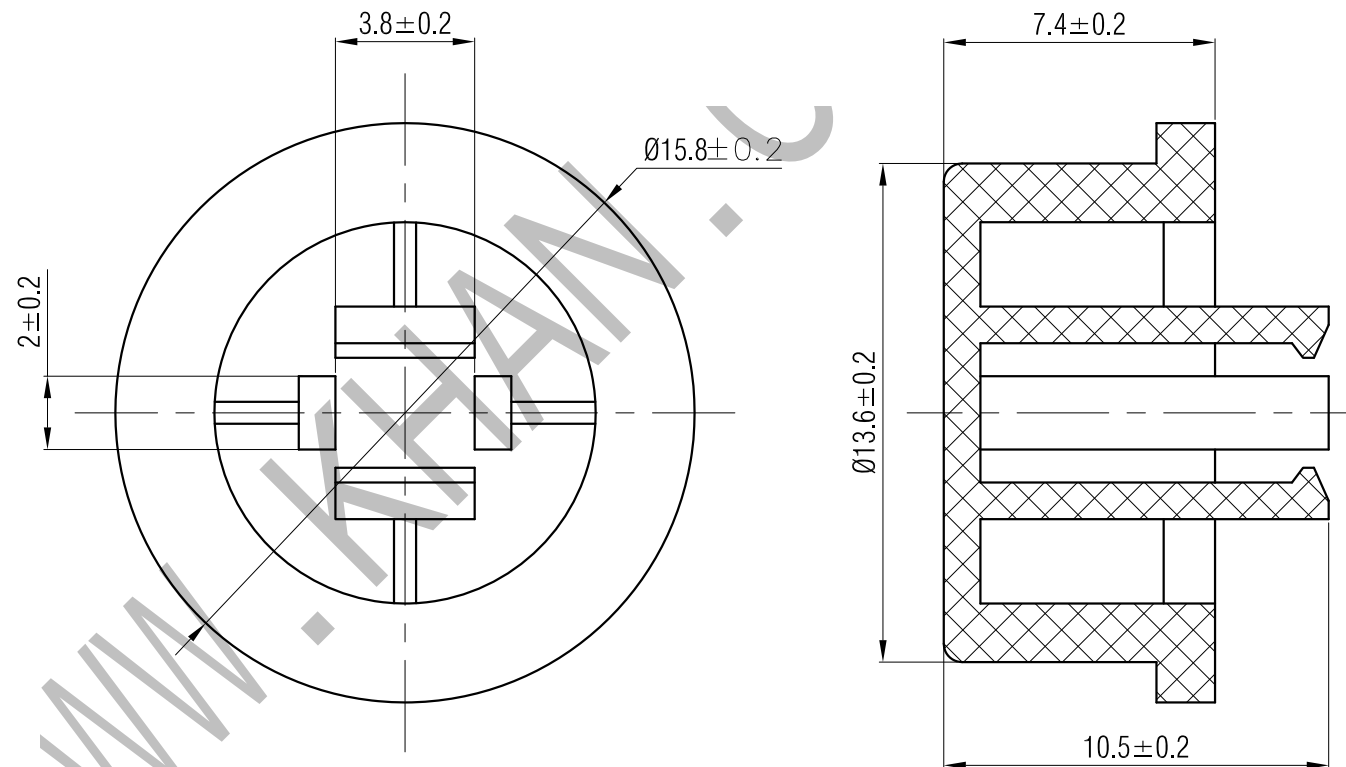

SWITCH CAP
P/N:SC216

Materials

ABS

Color

Red,Grey
(OEM AVAILABLE)

Packaging

Bulk Package

Inner Package: Plastic bag

Outer Package: Carton

WENZHOU KHAN ELECTRONIC

VERSION		PROJECTION	DESIGN	SHUQING ZHU
KH14FE22E			 Dimensions are shown:mm(inches)	DRAWN
SCALE	SIZE	2019.11.25		APPROVAL
5:1	A4			